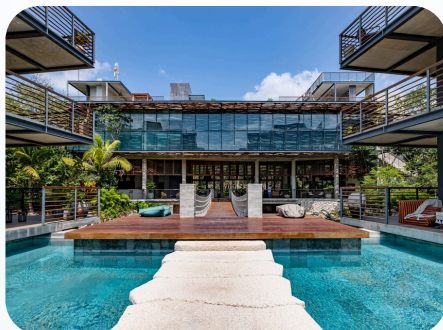

Benefits

ON-TIME RENT PAYMENT INSURANCE.

IMMEDIATE REAL ESTATE SOLUTIONS.

WE ARE A CORPORATION WE PROVIDE INVOICES.

ATTENTION TO TENANTS AND SUPPLIERS.

soporte@simplerental.mx

www.simplerental.mx

More information at:

+52(984) 140 2604